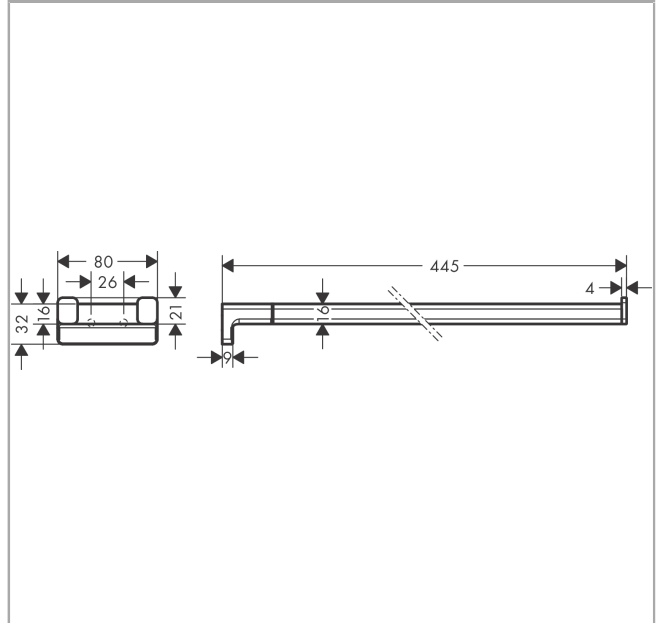

##### product features

- wall-mounted
- material: metal
- material holder: plastic
- fixed
- length: 445 mm
- with mounting material
- concealed fastening
- drilling distance: 26 mm
- diameter drill hole: 6 mm

#### Scale drawing

**AddStoris**  
**Towel holder twin-handle**  
Surfaces: **Chrome** Article Number: **41770000**

## Exploded Drawing

Year of production: >04/21

**AddStoris**  
**Towel holder twin-handle**  
 Surfaces: **Chrome**    Article Number: **41770000**