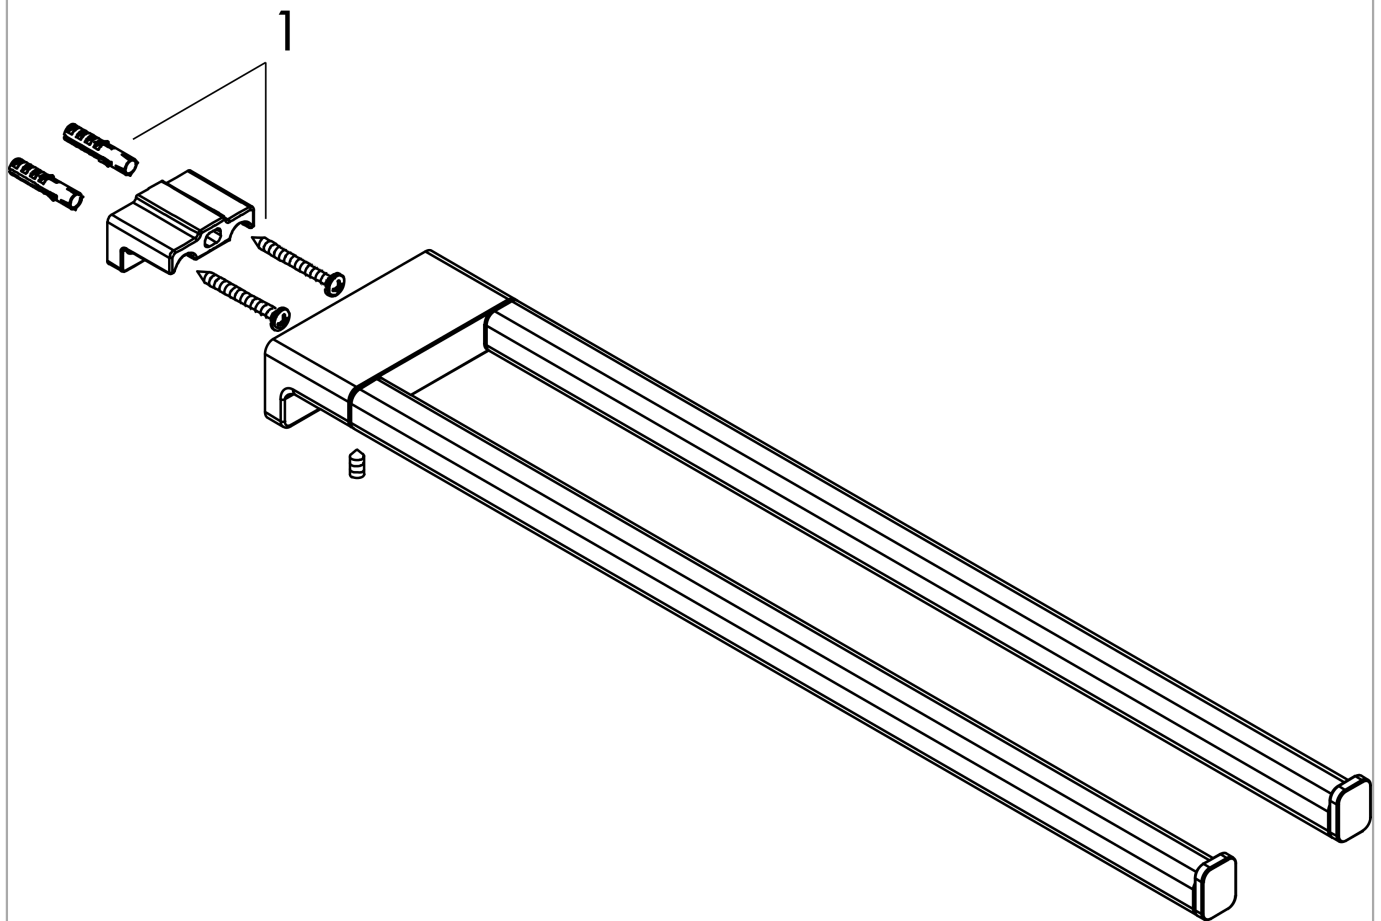

AddStoris
Towel holder twin-handle
Surfaces: **Chrome** Article Number: **41770000**

Exploded Drawing

Year of production: >04/21